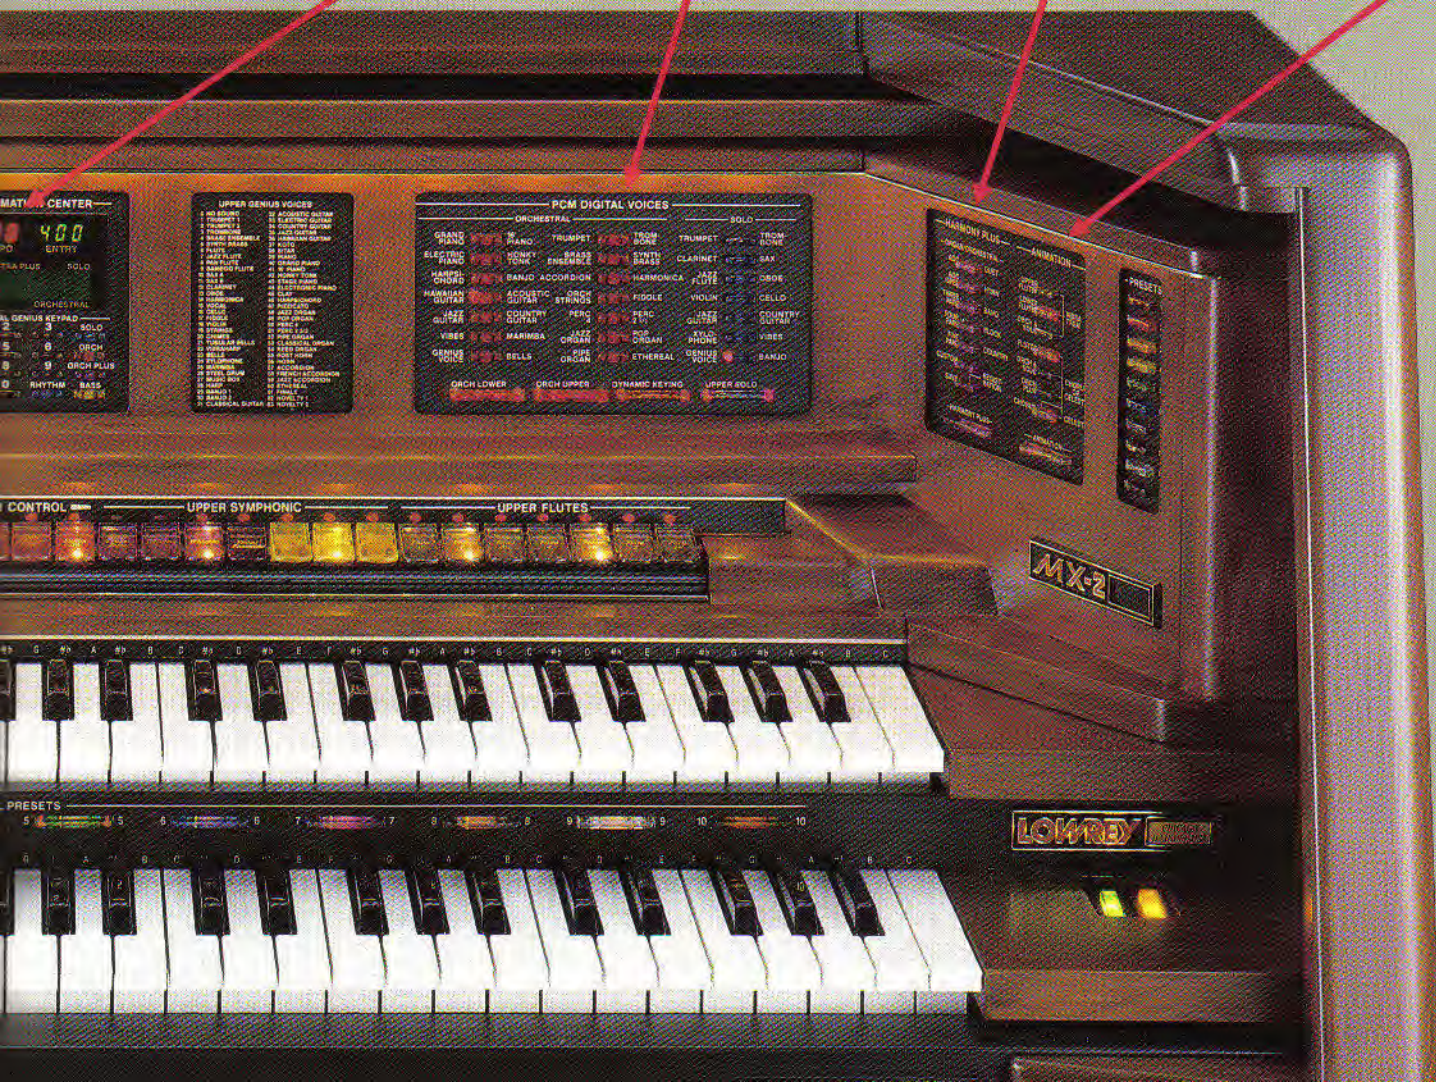

Animation

Simply stated, Animation adds motion and texture to musical tones. Add Vibra Trem effect to Upper Flutes, Lower Flutes and Orch & Solo voices, Chorus and Celeste effects can be added to Flutes, Orch & Solo and Orch Plus.